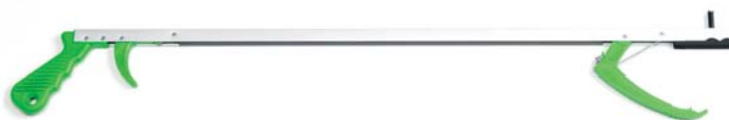

# Miscellaneous

INDOOR

## Nicky

The helping hand Nicky is designed for daily assistance to grab or pick up small objects on the floor.

The front of the helping hand Nicky is equipped with a small magnet. It can help you to pick up small magnetic objects such as keys, coins or cans.

thickness: 12 mm  
length: 760 mm  
height: 110 mm  
weight: 0,15 kg  
colors: black, red, green, blue

## Twist

Universal rotating cushion, ideal for all types of seats such as your car or your office chair.

diameter: 400 mm  
thickness: 50 mm  
weight: 1,5 kg  
users weight: 120 kg