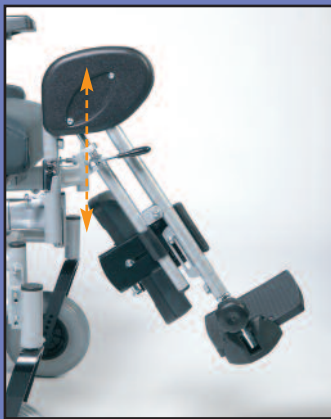

# Technical information EZ1

total width	seatwidth	height armrest	seat height	total height	total length	seat depth	back height	adjustment seat	adjustment back	adjustment legrest	weight user
60	39										
63	42										
66	45										
69	48	19-29	49-62	102	118,5	43-52	50-60	-5°/+15°	30°	19°/113°	max.150
72	51										
75	54										
78	57										

Deviations in sizes and weight (1,5 cm and 1,5 kg) are possible

## Possibilities

Adjustable headsupport in all directions

Removable & adjustable armrests / seat

Fully adjustable - collapsible and removable feet / legrests