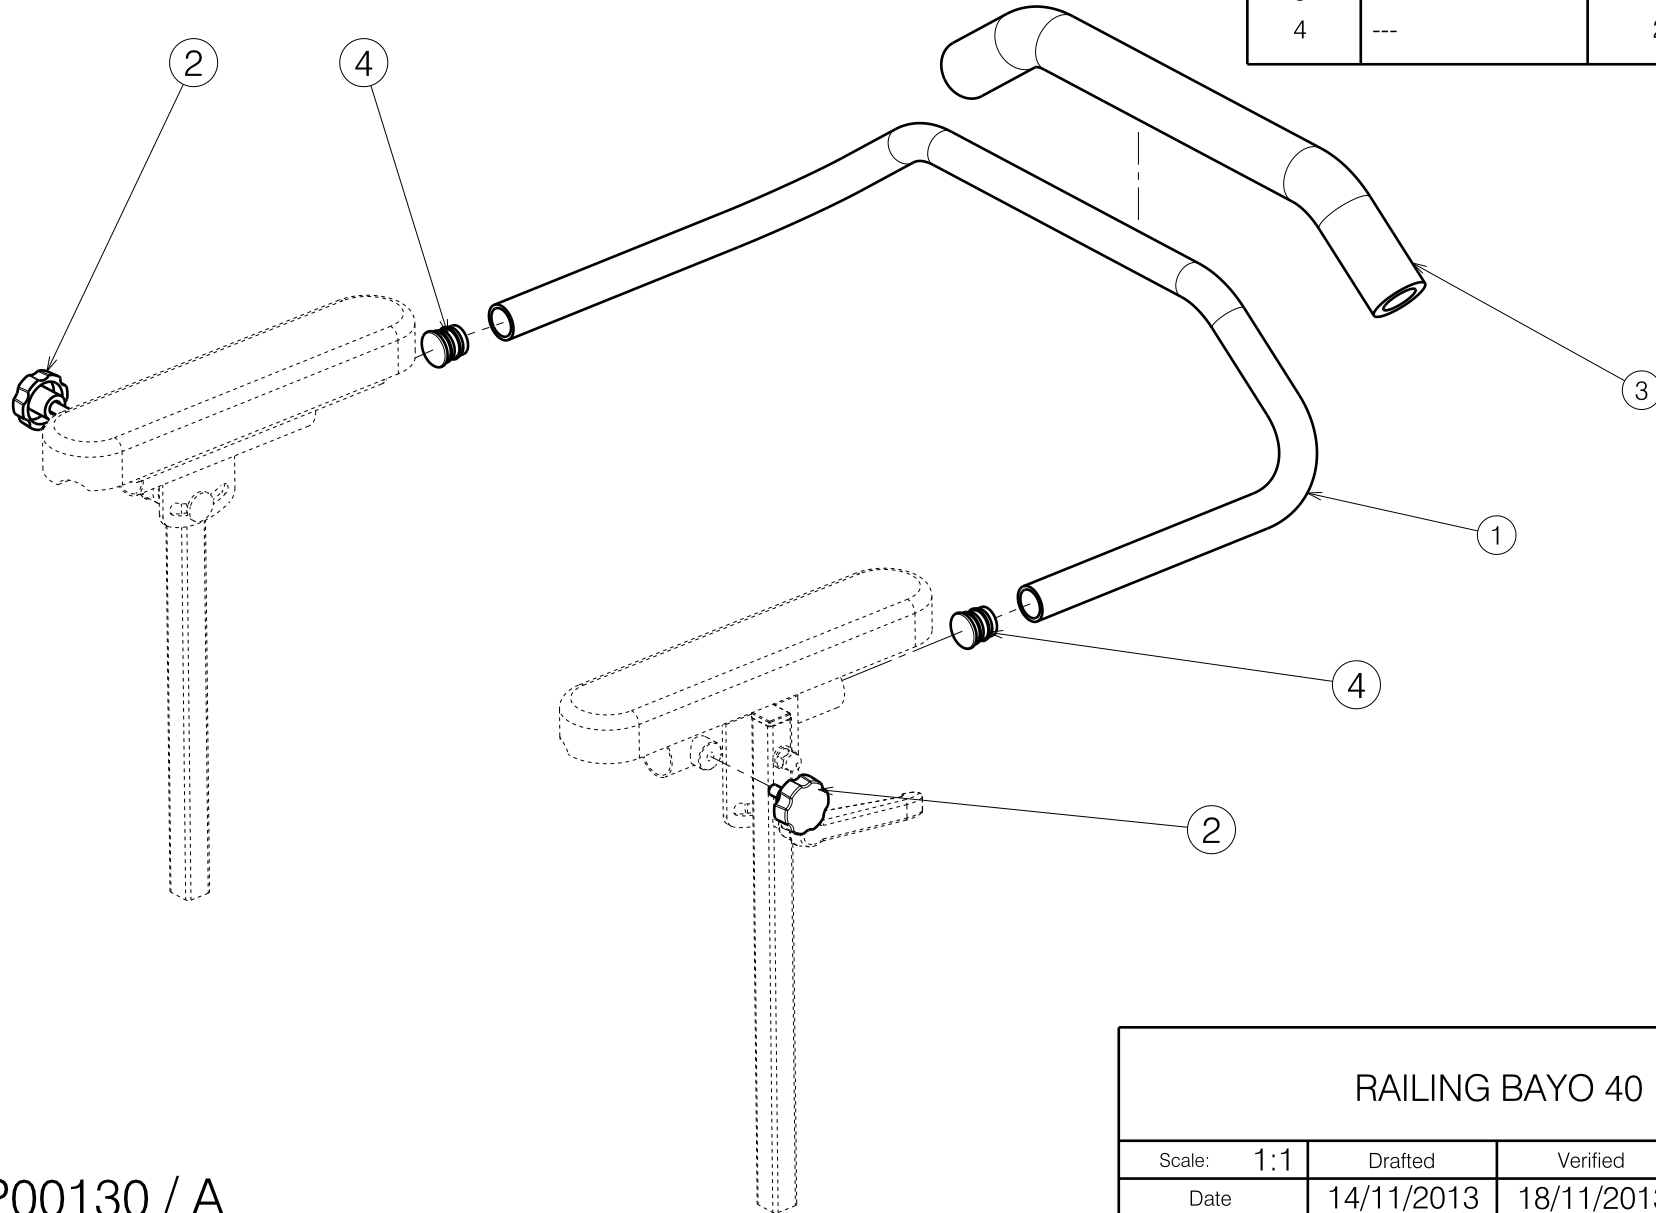

Material			
No.	Plan	Article	Quantity
1	YP04625	2870954	1
		2870999	1
2	Star Knob M6x12	1003658	2
3	---	1991107	0.38m
4	---	2990095	2

EP00130 / A

RAILING BAYO 40				Plan No.
				EP00130 / A
Scale: 1:1	Drafted	Verified	Confirmed	
Date	14/11/2013	18/11/2013	18/11/2013	
Initials	WM	MK	TK	