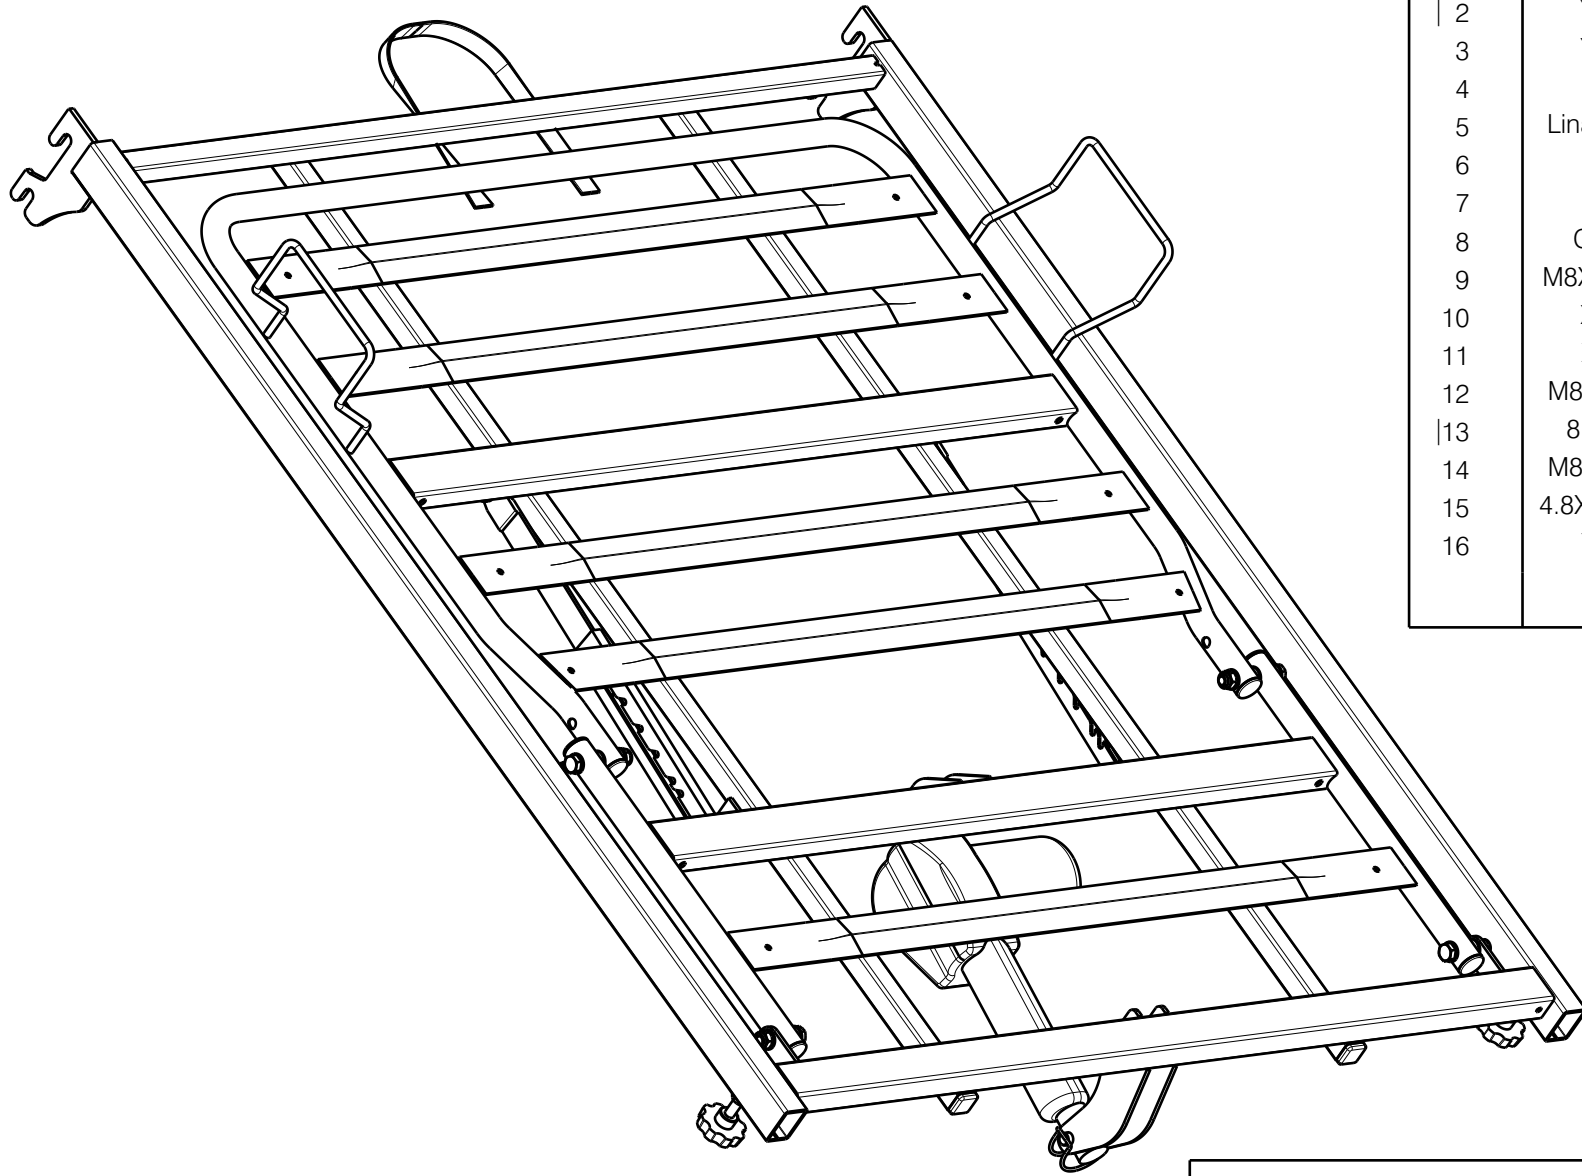

Detail A
Scale: 1:3

EP00198 / K

FOOT SIDE 997 (Luna 2 Luna Basic 2)				Plan No.
				1/2 EP00198/ K
Scale: 1:6	Drafted	Verified	Confirmed	
Date	26/03/2015	17/10/2022	17/10/2022	
Initials	AS	PM	AZ	

Material			
No.	Plan	Article	Quantity
1	YP05064 DP	2899037	1
2	YP05106	2899637	1
3	YP05078	2899737	1
4	---	1909002	2
5	Linak motor 50	1996202	1
6	---	1998885	2
7	M8x16	2990074	2
8	Cup20x20	1001612	4
9	M8X20 DIN 933	1009400	4
10	XP02064	2993688	6
11	X001016	1001682	8
12	M8x60 DIN931	2993704	2
13	8.4X17X1.6	1003199	20
14	M8x40 DIN931	2993705	2
15	4.8X19 DIN7983	1001534	2
16	Y012035	H810065	1

EP00198 / K

FOOT SIDE 997 (Luna 2 Luna Basic 2)				Plan No.
2/2				EP00198/ K
Scale: 1:6	Drafted	Verified	Confirmed	
Date	26/03/2015	17/10/2022	17/10/2022	
Initials	AS	PM	AZ	